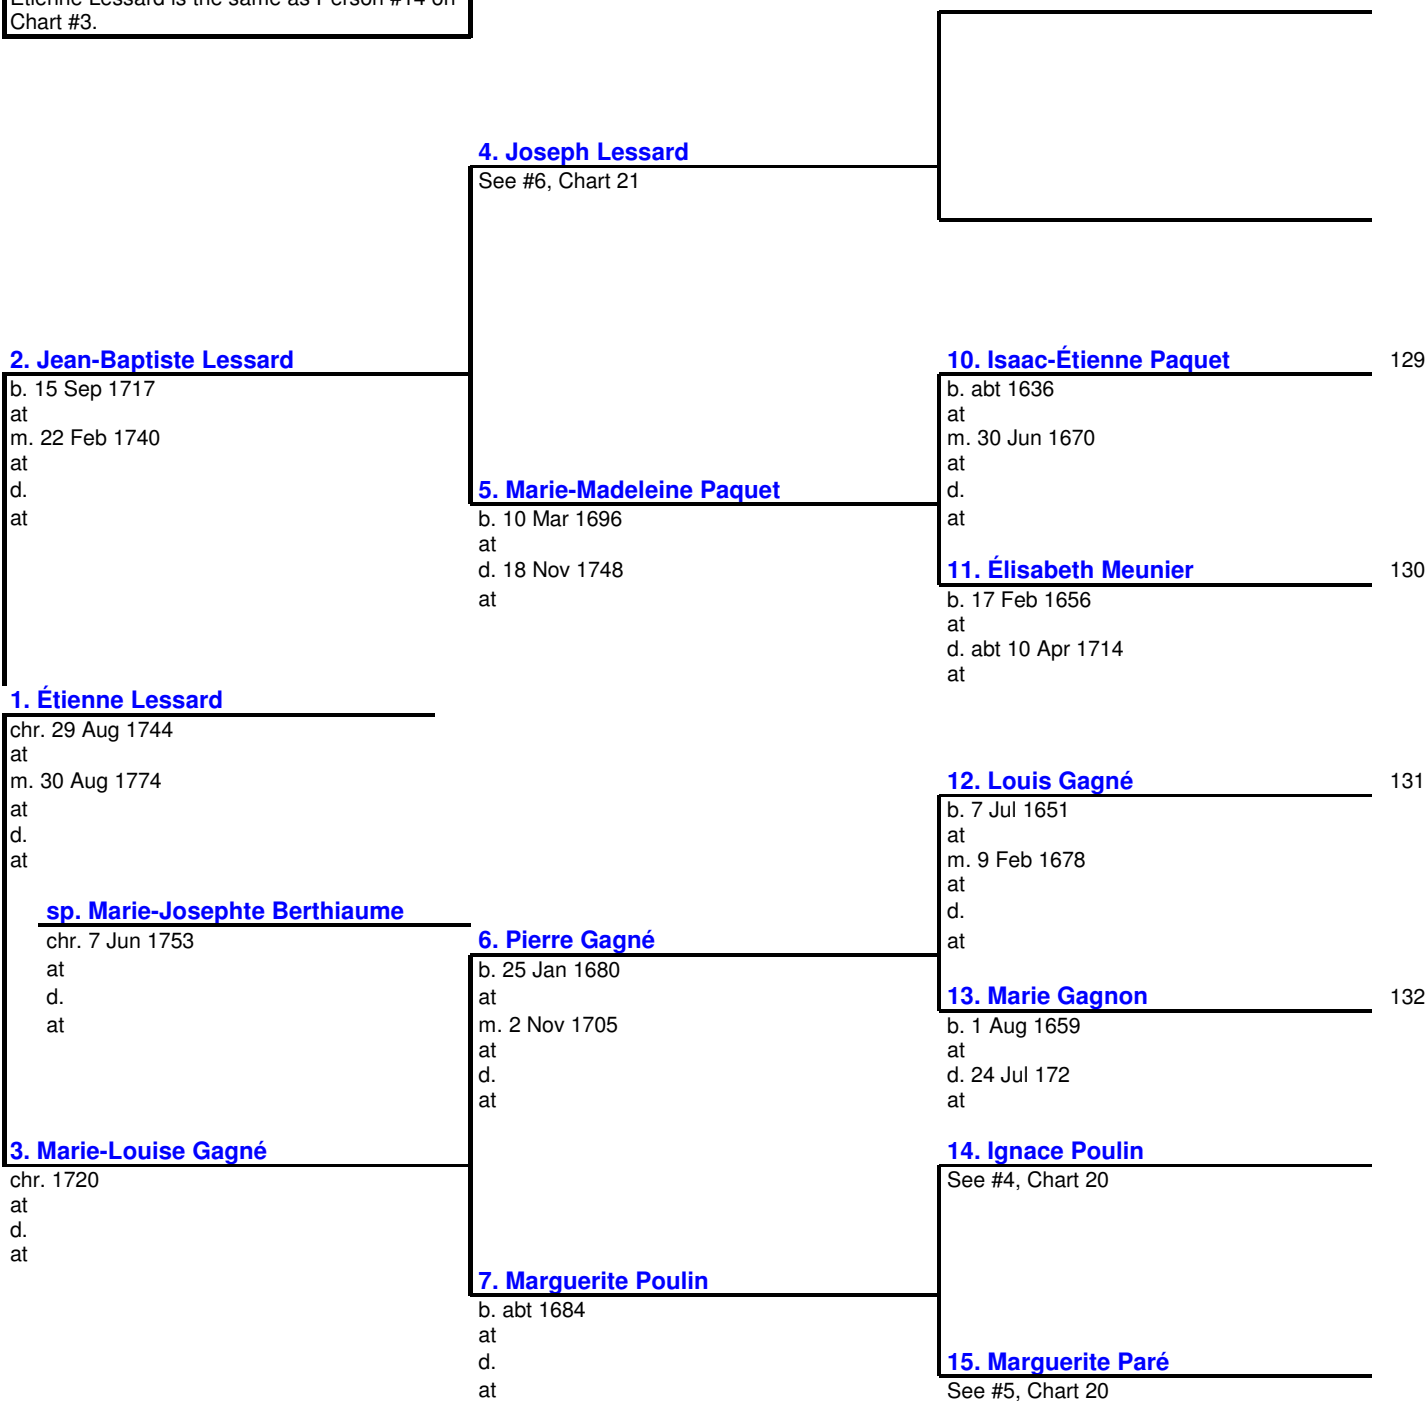

Pedigree - Chart# 24

Cont

Étienne Lessard is the same as Person #14 on Chart #3.