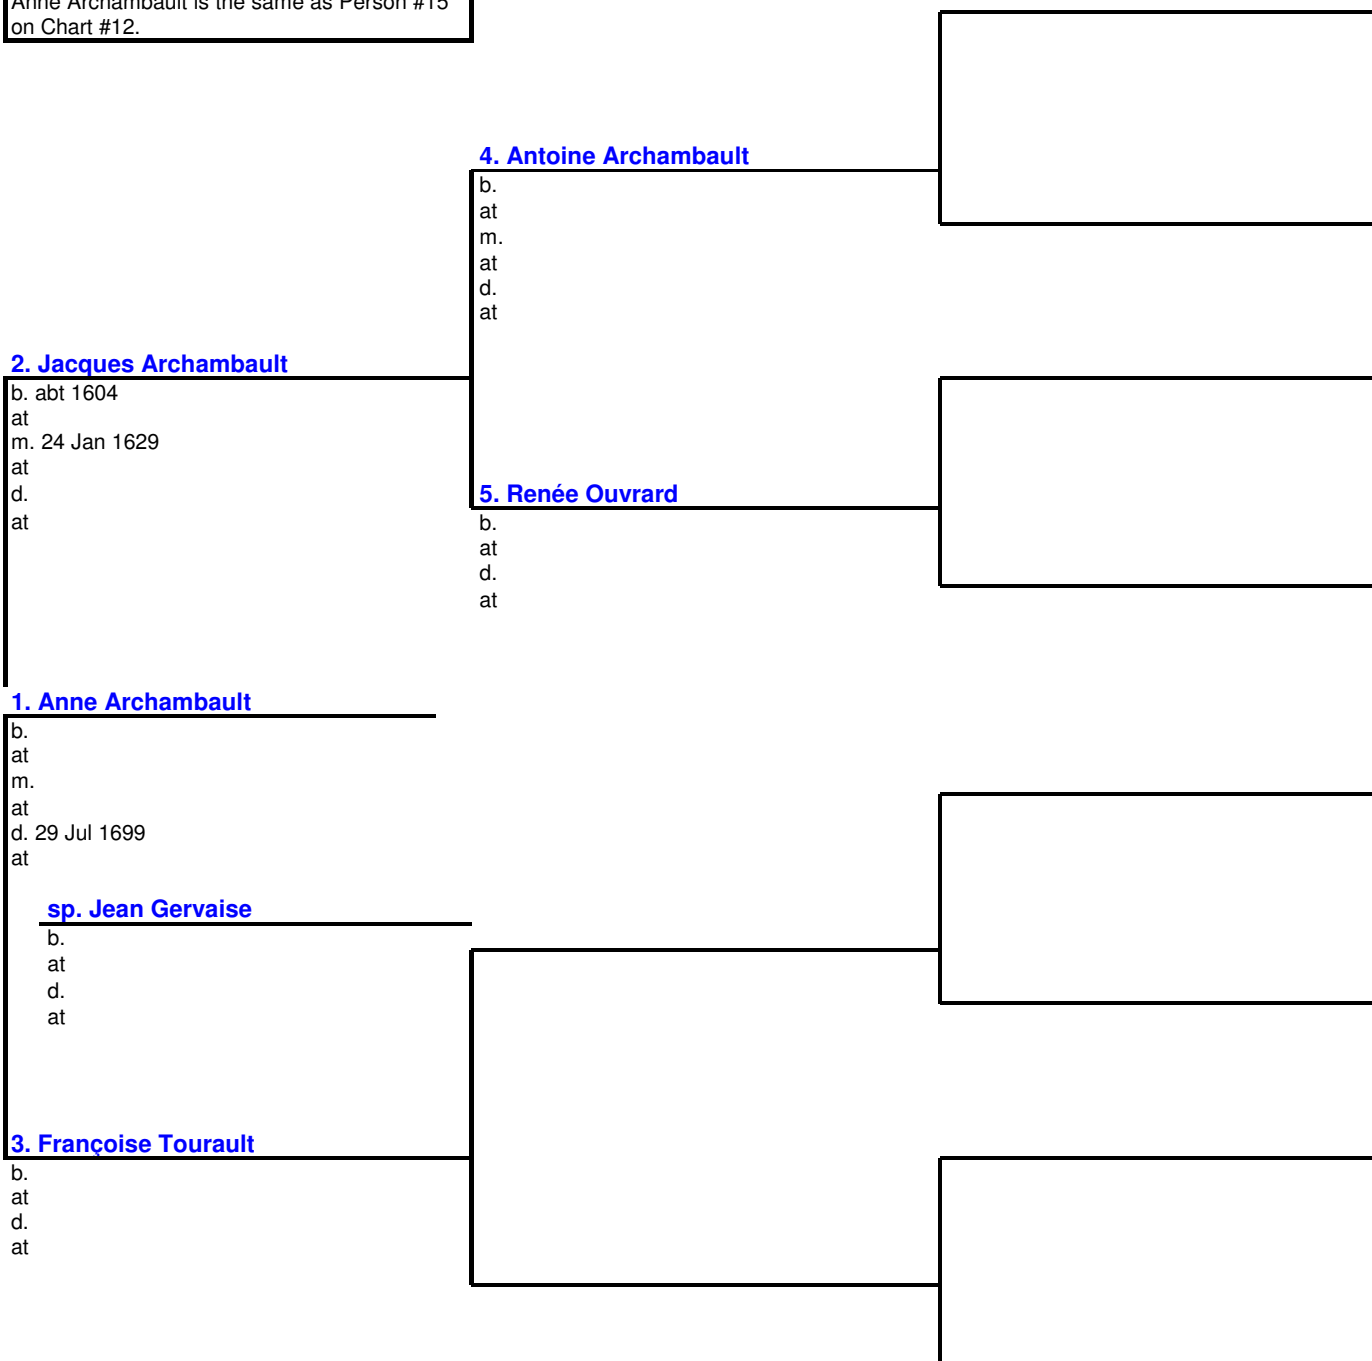

Pedigree - Chart# 62

Anne Archambault is the same as Person #15 on Chart #12.