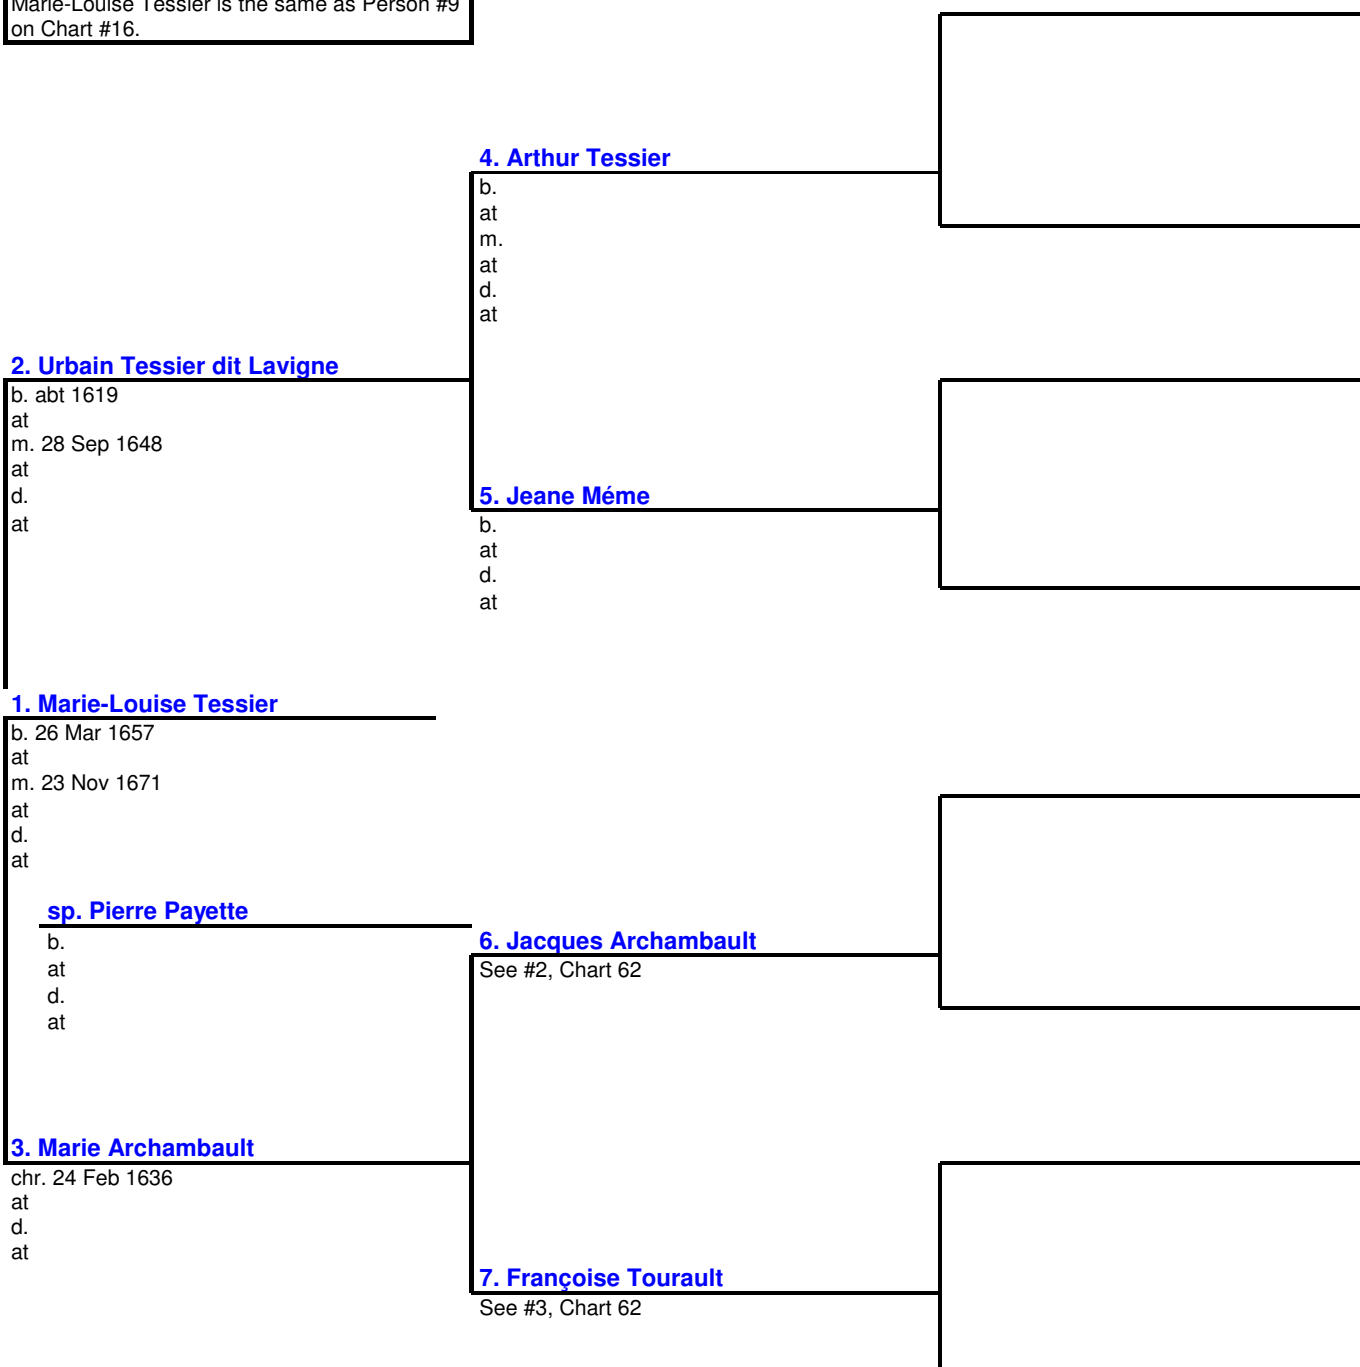

Pedigree - Chart# 80

Marie-Louise Tessier is the same as Person #9 on Chart #16.