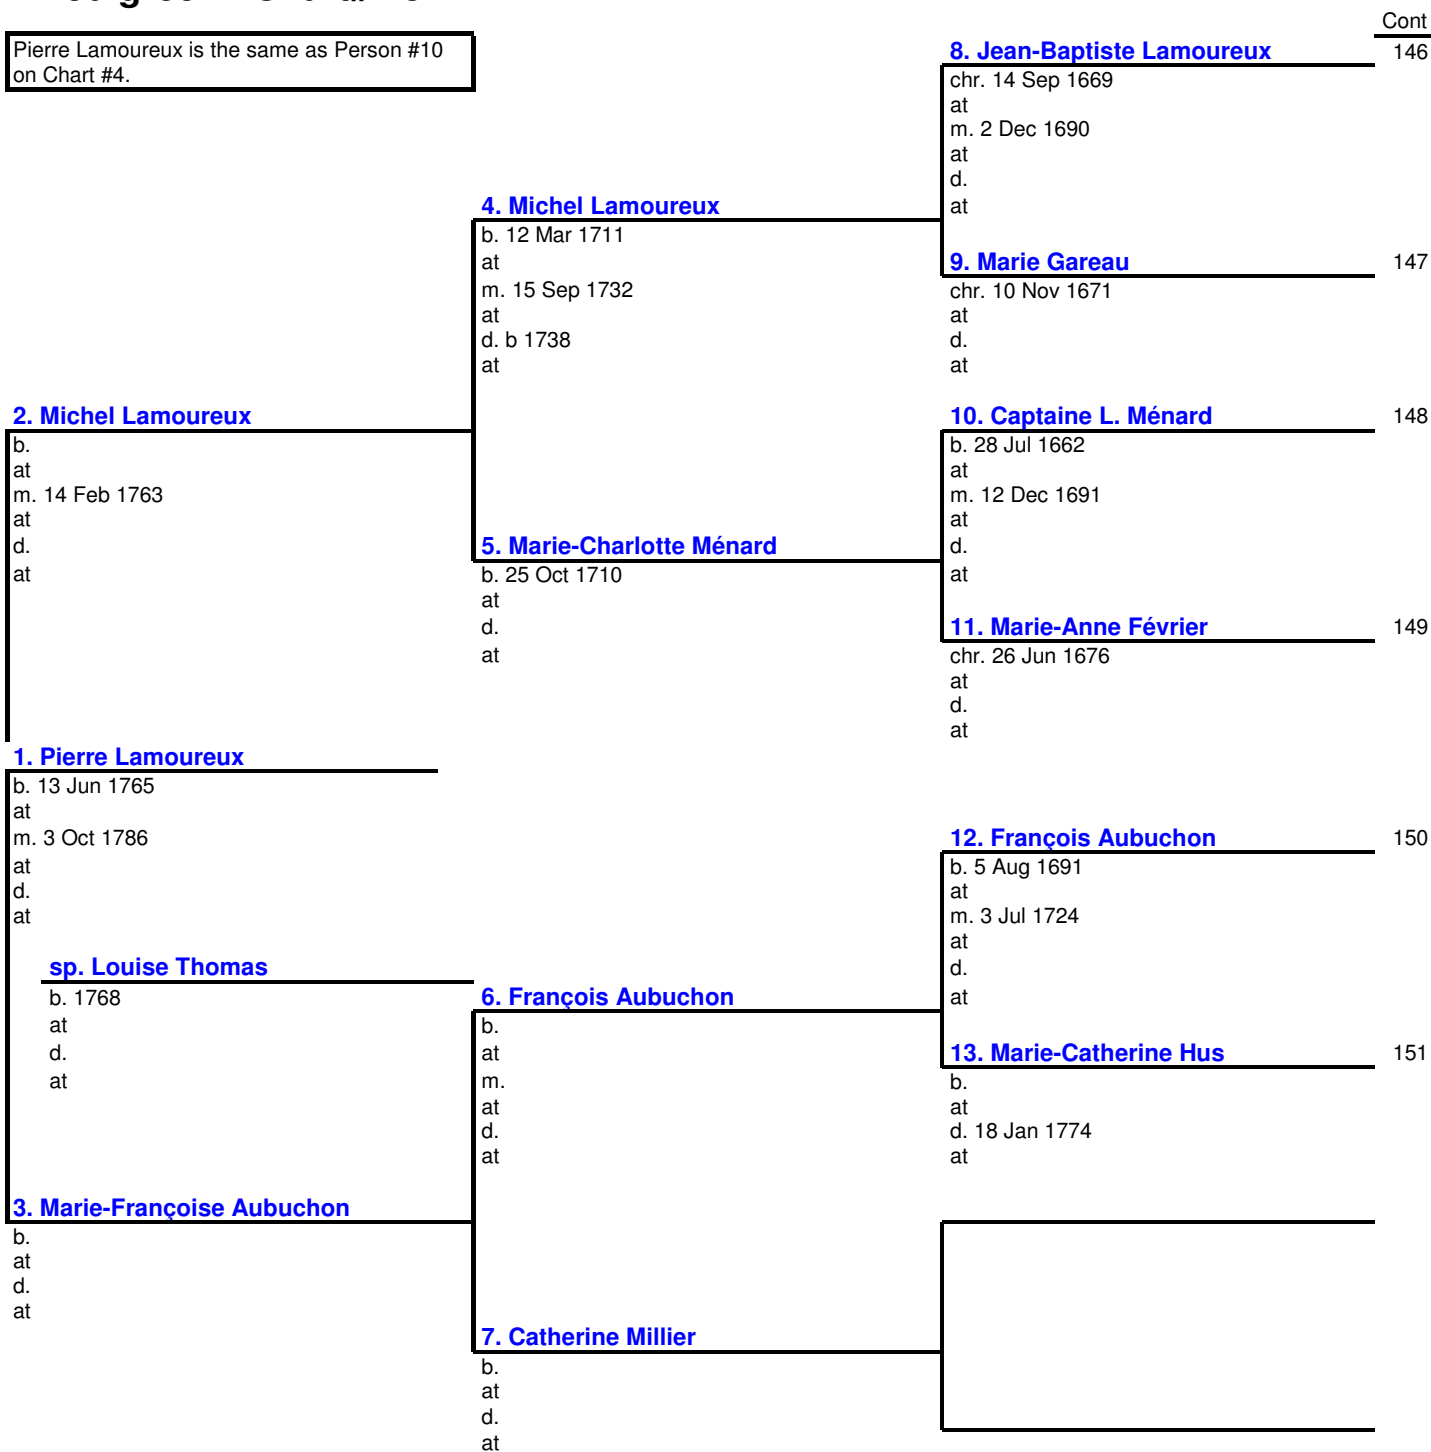

Pedigree - Chart# 26

Cont

Nicolas Magni dit Ladouceur is the same as Person #8 on Chart #4.

Pedigree - Chart# 27

Cont

Marguerite Gaboriau is the same as Person #9 on Chart #4.

Pedigree - Chart# 28

Pierre Lamoureux is the same as Person #10 on Chart #4.