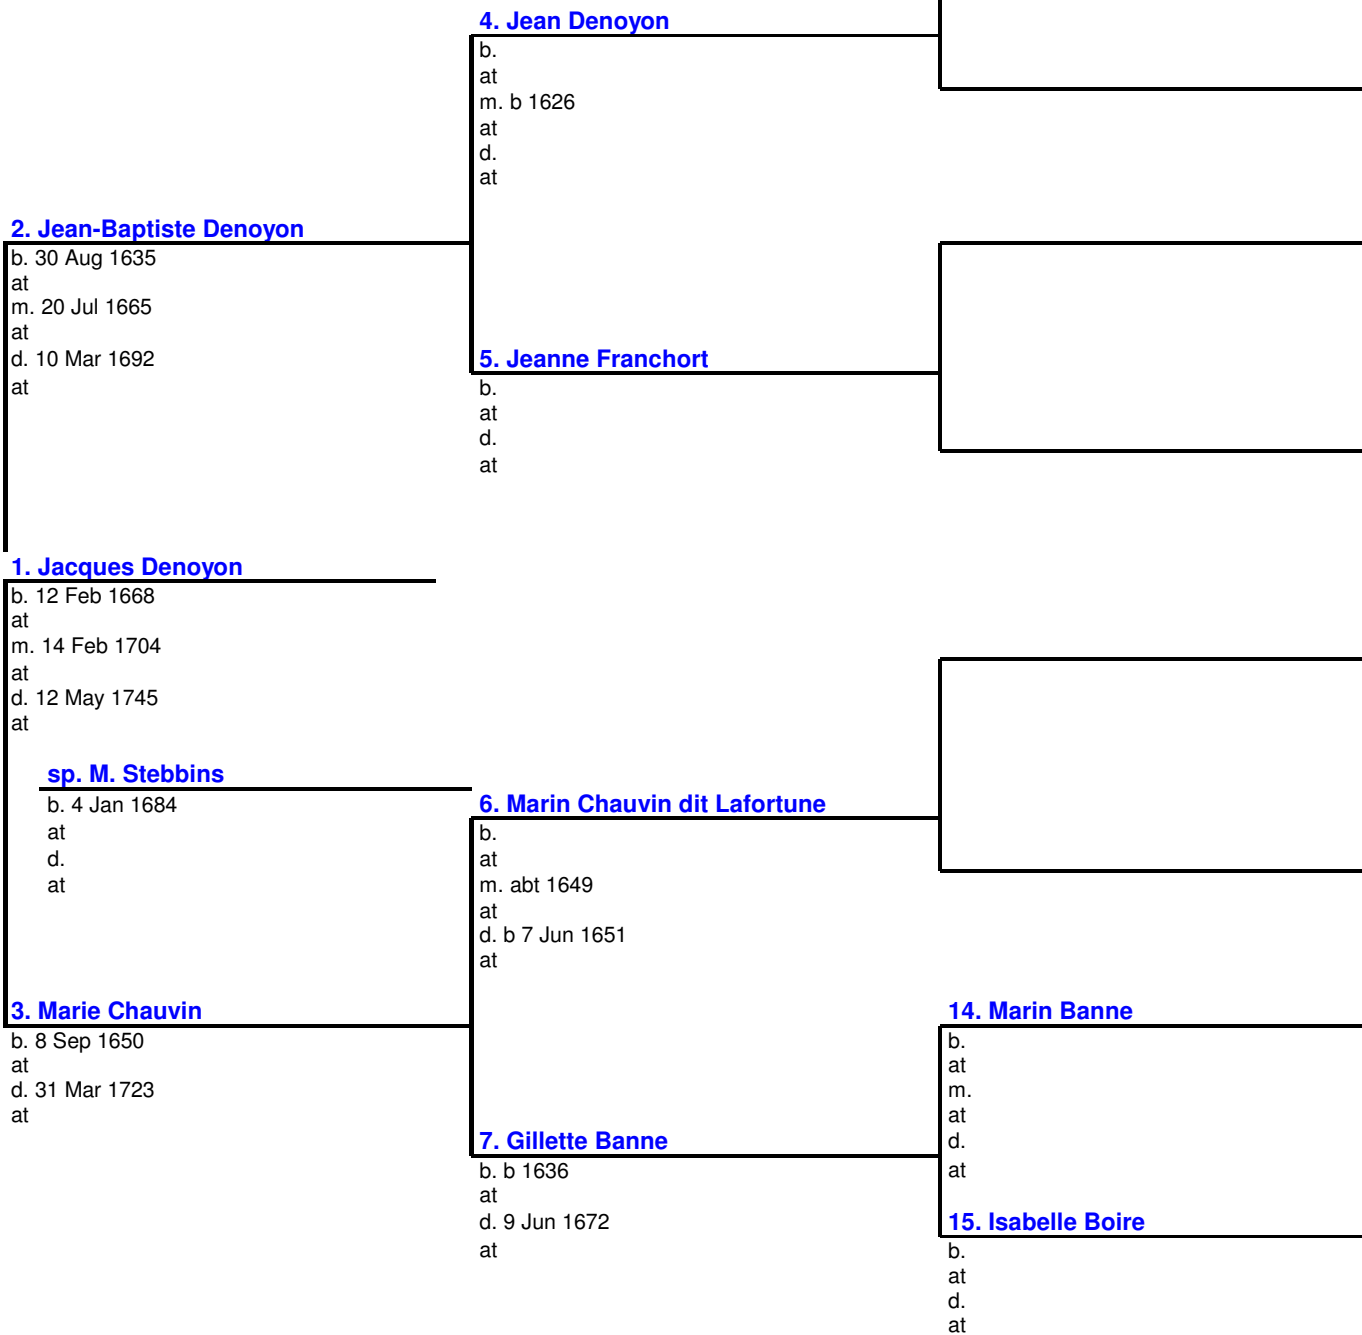

chr. 2 Nov 1638
at
m. 9 Jun 1663
at
d.
at

sp. Louis Tétreau

b. abt 1635
at
d. 22 Jun 1699
at

3. Marie Aubert

b.
at
d.
at

Pedigree - Chart# 159

Jacques Denoyon is the same as Person #14 on Chart #31.

Pedigree - Chart# 160