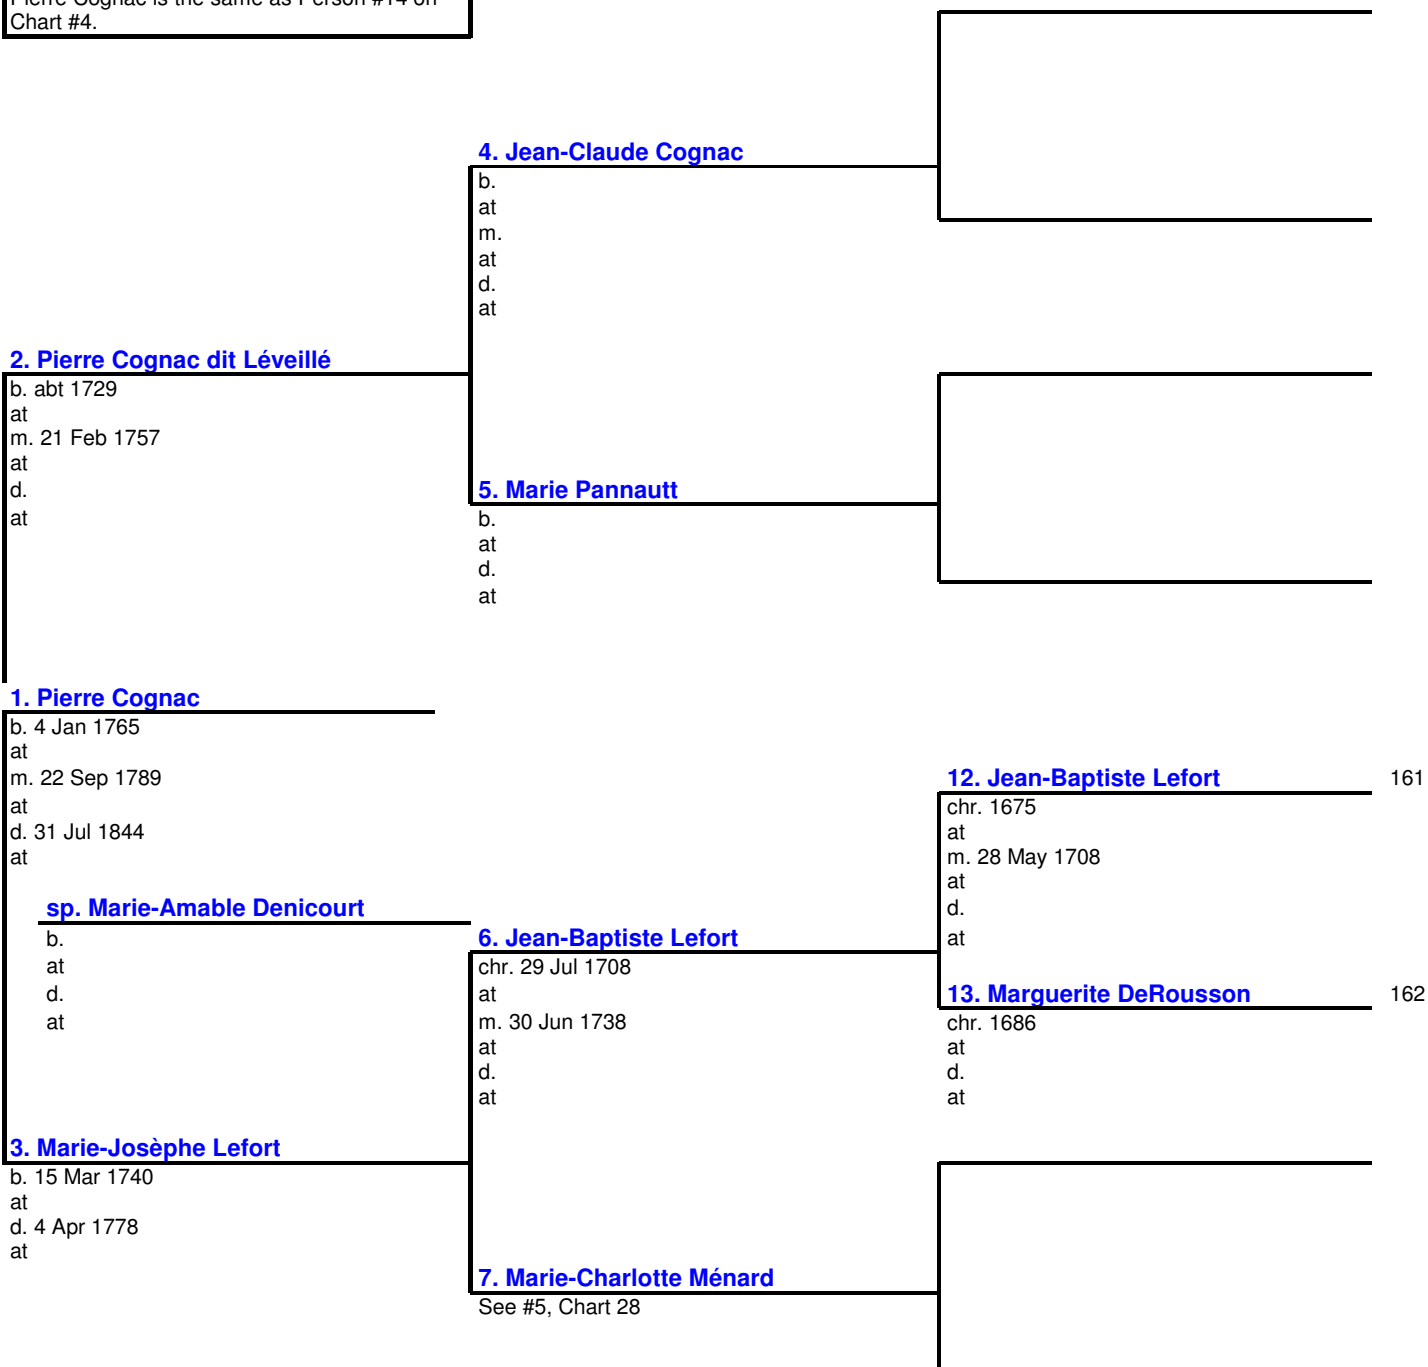

b. 4 Jan 1684
at
d.
at

160

Pedigree - Chart# 32

Cont

Pierre Cognac is the same as Person #14 on Chart #4.

Pedigree - Chart# 33

Cont

Marie-Amable Denicourt is the same as Person #15 on Chart #4.