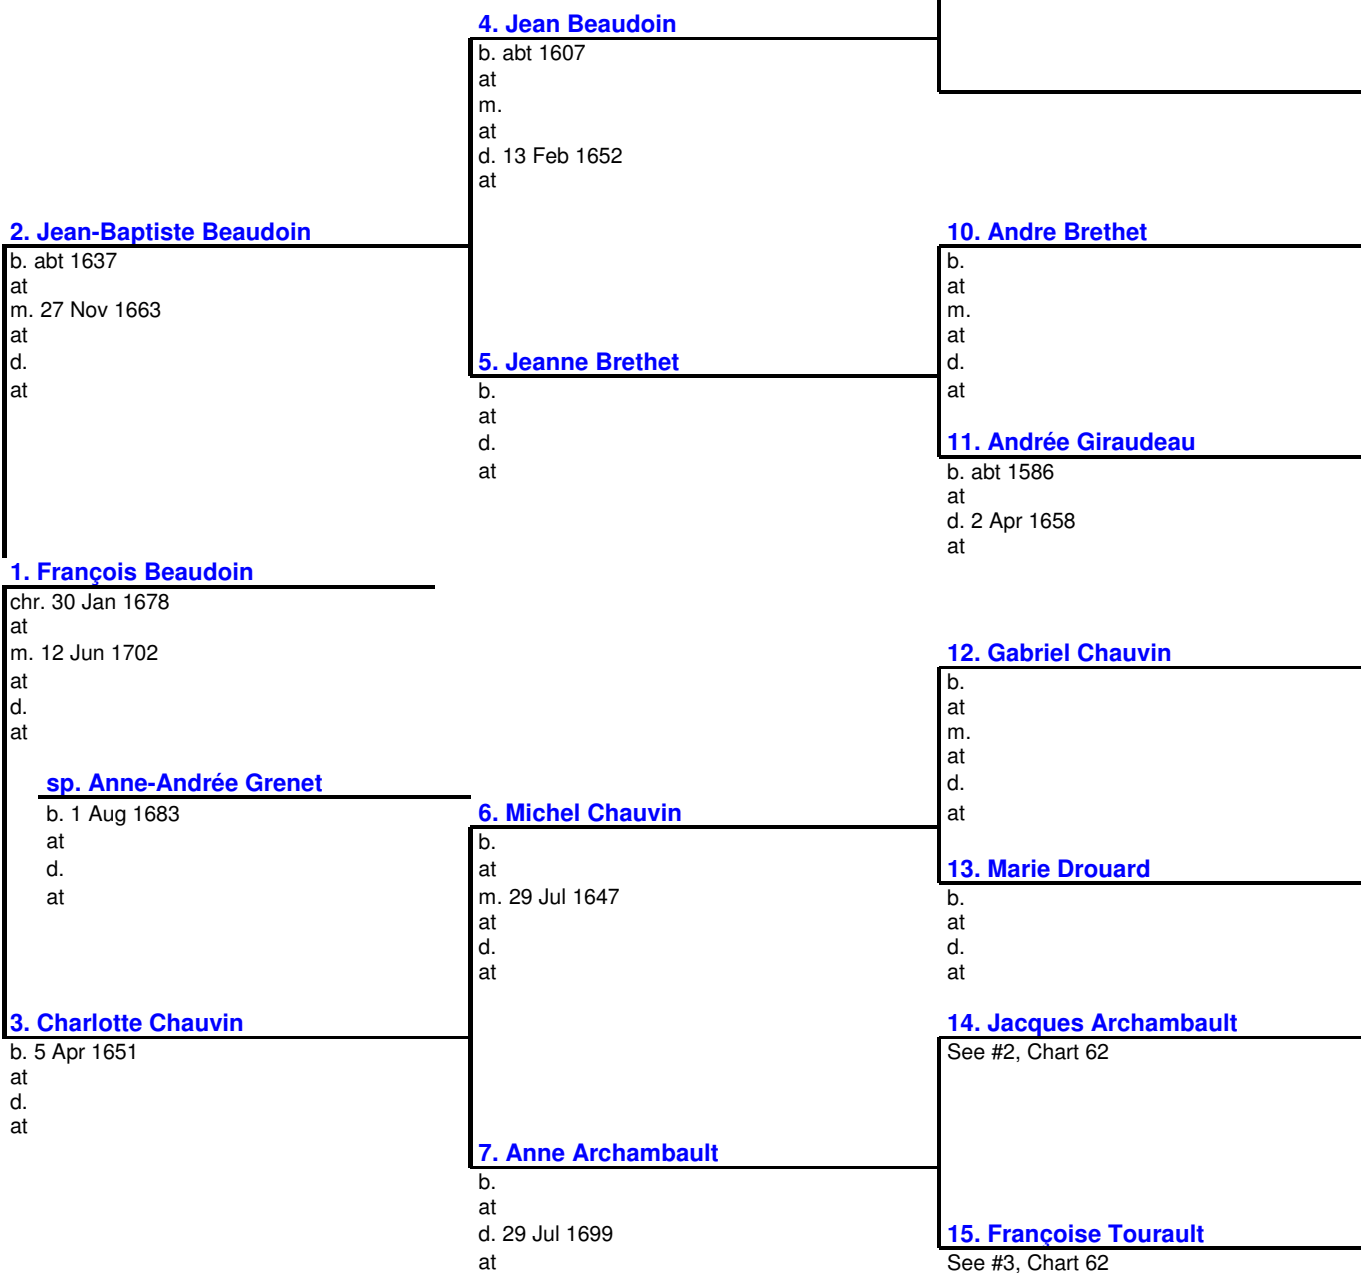

Pedigree - Chart# 81

François Beaudoin is the same as Person #10 on Chart #16.