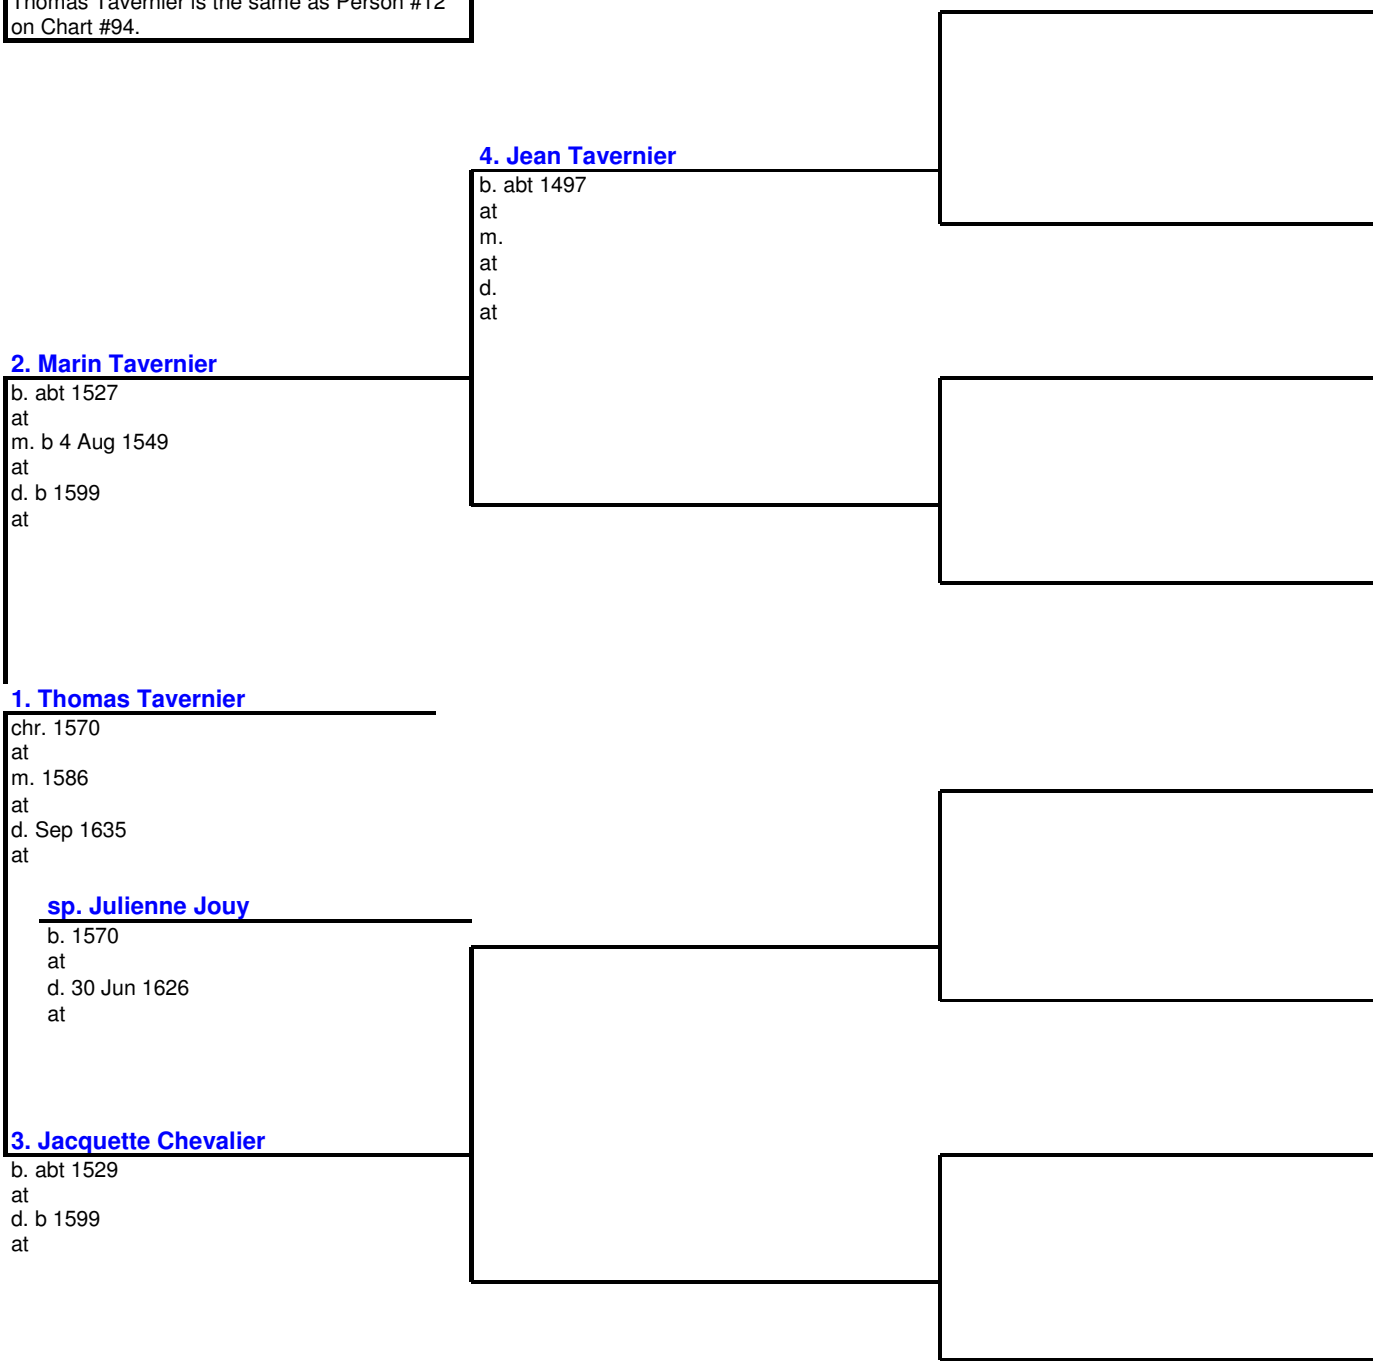

Pedigree - Chart# 192

Thomas Tavernier is the same as Person #12 on Chart #94.